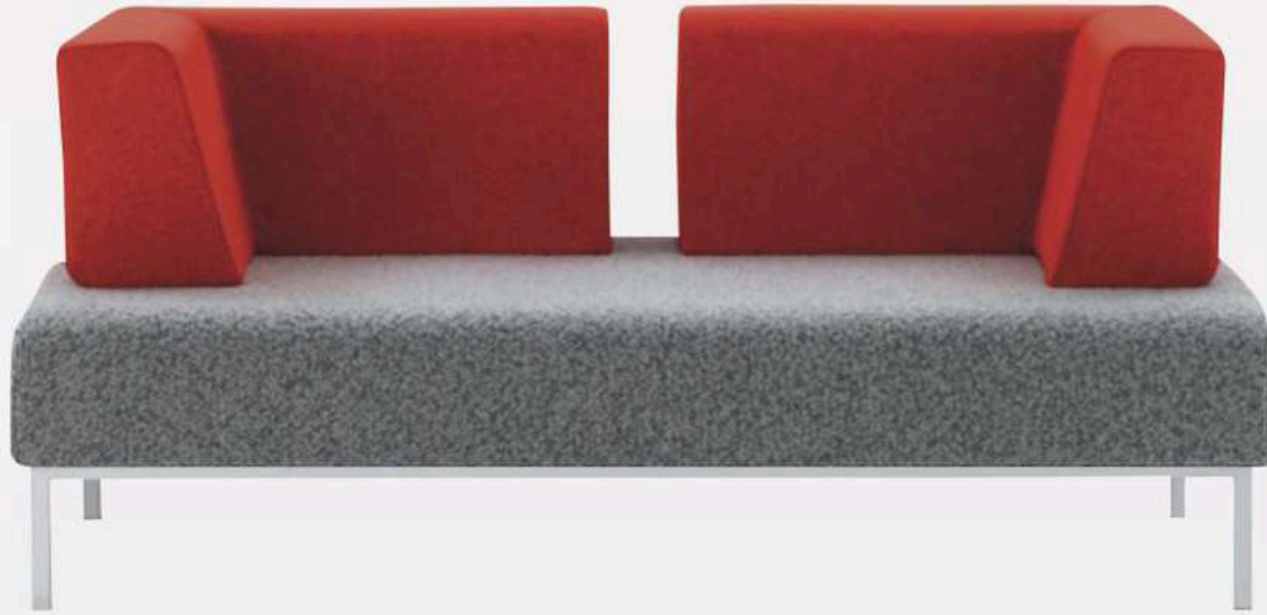

KITKAT

FABRIC : 300/- Mtr

	SINGLE SEATER	TWO SEATER	THREE SEATER
FABRIC (MTR.)	3.50	4.50	6.00
SIZE (FT.)	3.00	5.00	6.50