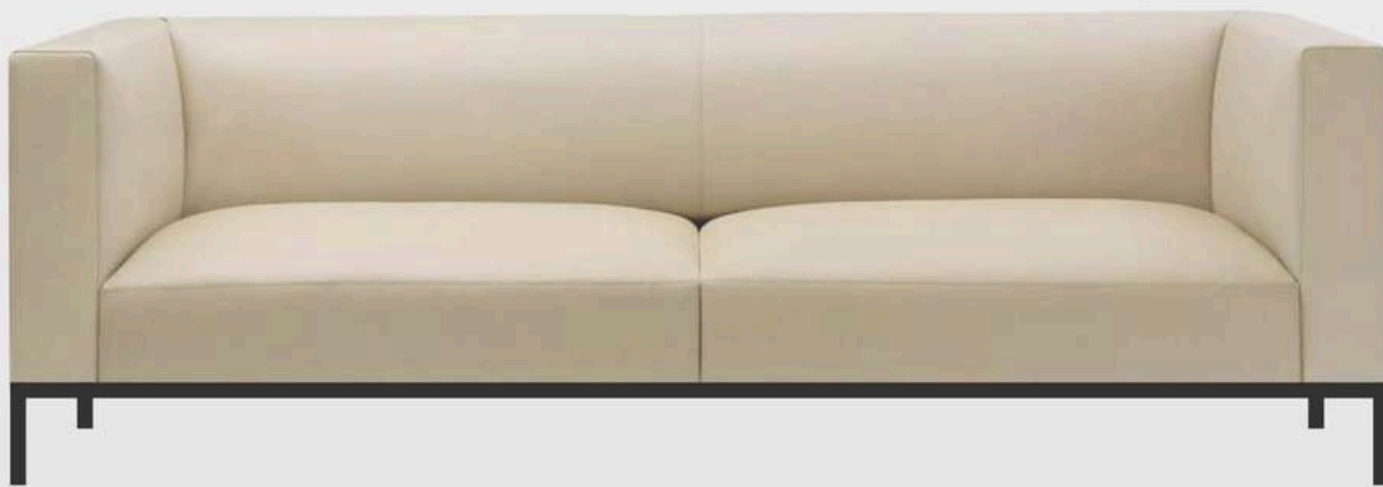

MERIDIAN

FABRIC : 400/- Mtr

	SINGLE SEATER	TWO SEATER	THREE SEATER
FABRIC (MTR.)	4.00	6.00	8.00
SIZE (FT.)	3.00	5.00	6.50

CALIFORNIA

FABRIC : 300/- Mtr

	SINGLE SEATER	TWO SEATER	THREE SEATER
FABRIC (MTR.)	4.00	6.00	7.50
SIZE (FT.)	2.75	4.50	6.25