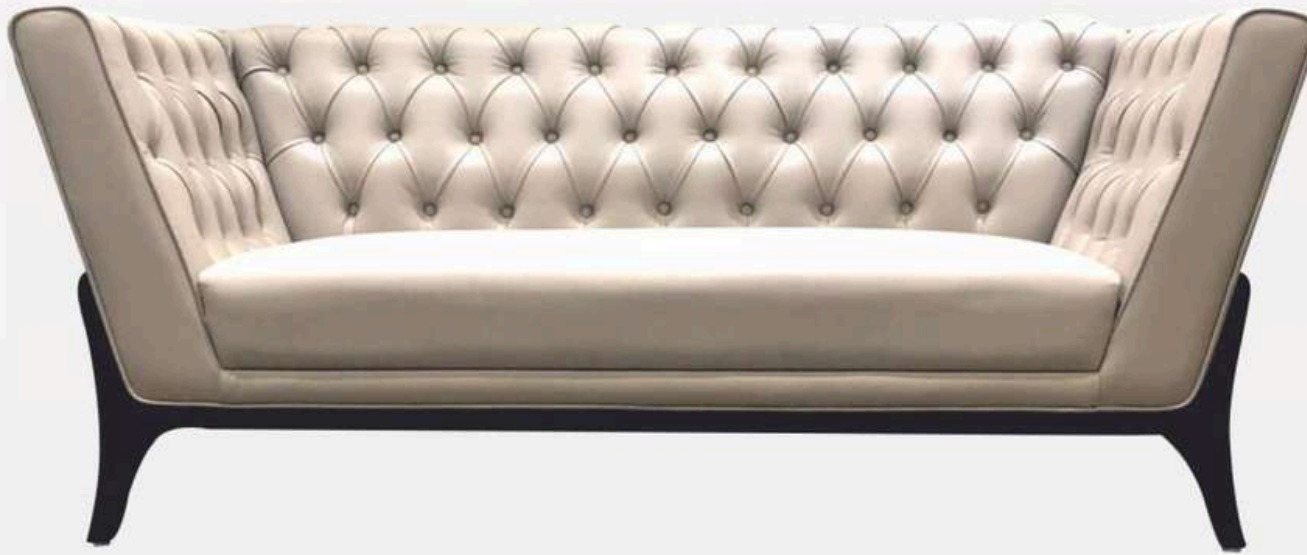

ATLANTIS

FABRIC : 300/- Mtr

	SINGLE SEATER	TWO SEATER	THREE SEATER
FABRIC (MTR.)	4.50	6.50	7.75
SIZE (FT.)	3.25	5.00	6.75