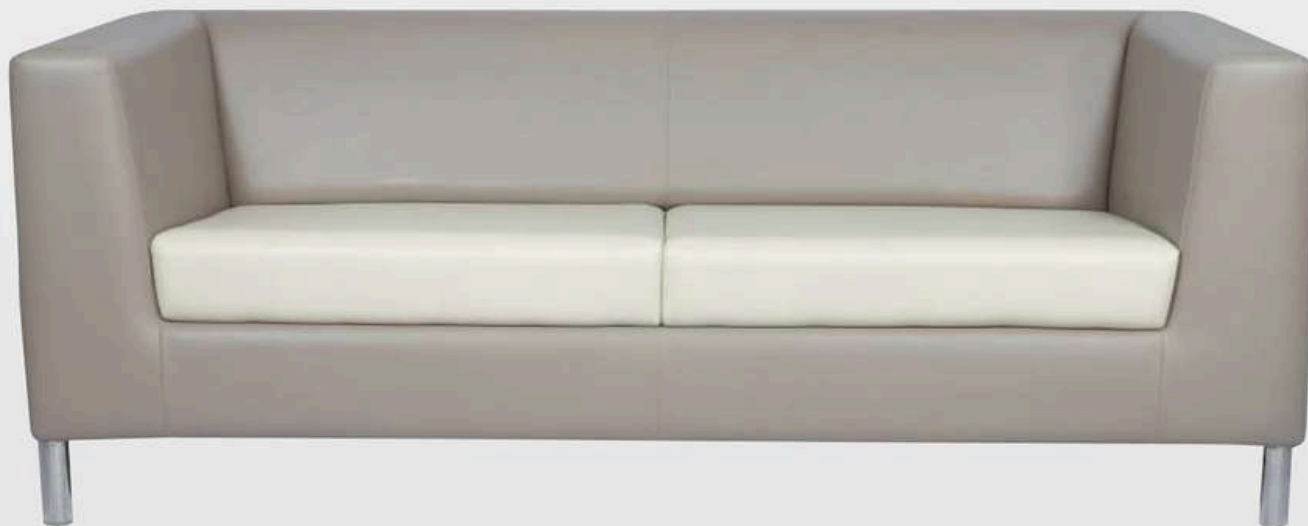

SAPHIRE

FABRIC : 300/- Mtr

	SINGLE SEATER	TWO SEATER	THREE SEATER
FABRIC (MTR.)	4.00	5.50	6.50
SIZE (FT.)	2.75	4.50	6.25

FLORANCE

FABRIC : 300/- Mtr

	SINGLE SEATER	TWO SEATER	THREE SEATER
FABRIC (MTR.)	4.00	6.00	7.50
SIZE (FT)	2.75	4.50	6.25