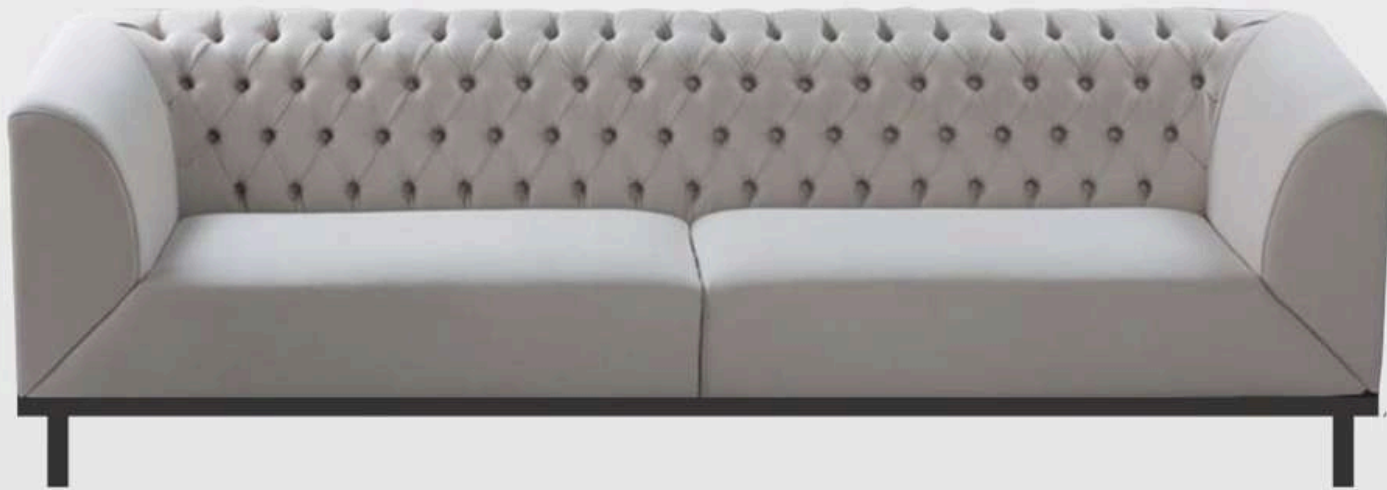

MIAMI

FABRIC : 500/- Mtr

	SINGLE SEATER	TWO SEATER	THREE SEATER
FABRIC (MTR.)	5.00	7.25	8.75
SIZE (FT.)	3.75	5.50	7.25

PRESITGE

FABRIC : 400/- Mtr

	SINGLE SEATER	TWO SEATER	THREE SEATER
FABRIC (MTR.)	5.00	6.75	7.75
SIZE (FT.)	3.50	5.25	7.00